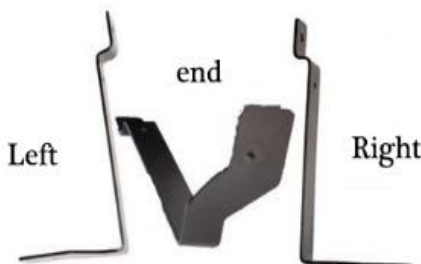

## Universal Saddle Bag Accessories List

(1) Fixed iron 4 piece

(2) short rubber 14 piece

(3) long rubber 2 piece

(4) M8 X 12 screw 4 piece

(5) M6 X 50 screw 1 piece

(6) M6 X 40 screw 3 piece

(7) M6 X 30 screw 4 piece

(8) M6 round steel 8 piece

(9) M6 Nuts 4 piece

(10) Long nuts 1 piece

(11) short nuts 7 piece

(12) Left Side Shelf A 1 set

(13) Left Side Shelf B 1 set

(14) Right Side Shelf A 1 set

(15) Right Side Shelf B 1 set

(16) Whole Shelf